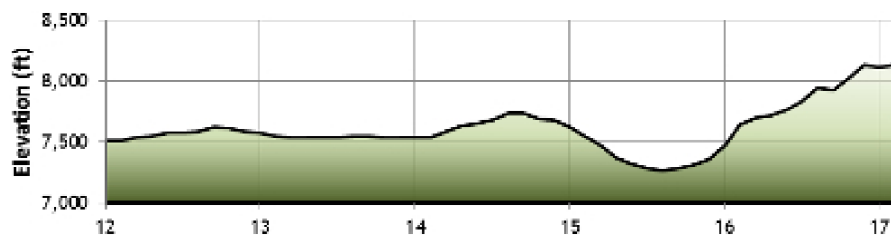

- Ref. Points
  - Aid Stations
  - Aid/Crew Access
  - Wasatch 100 Route
- MAPSFORMATION.COM

### Elevation Profile:

Scale varies from sheet to sheet & depicts route between the two aid stations on the map.